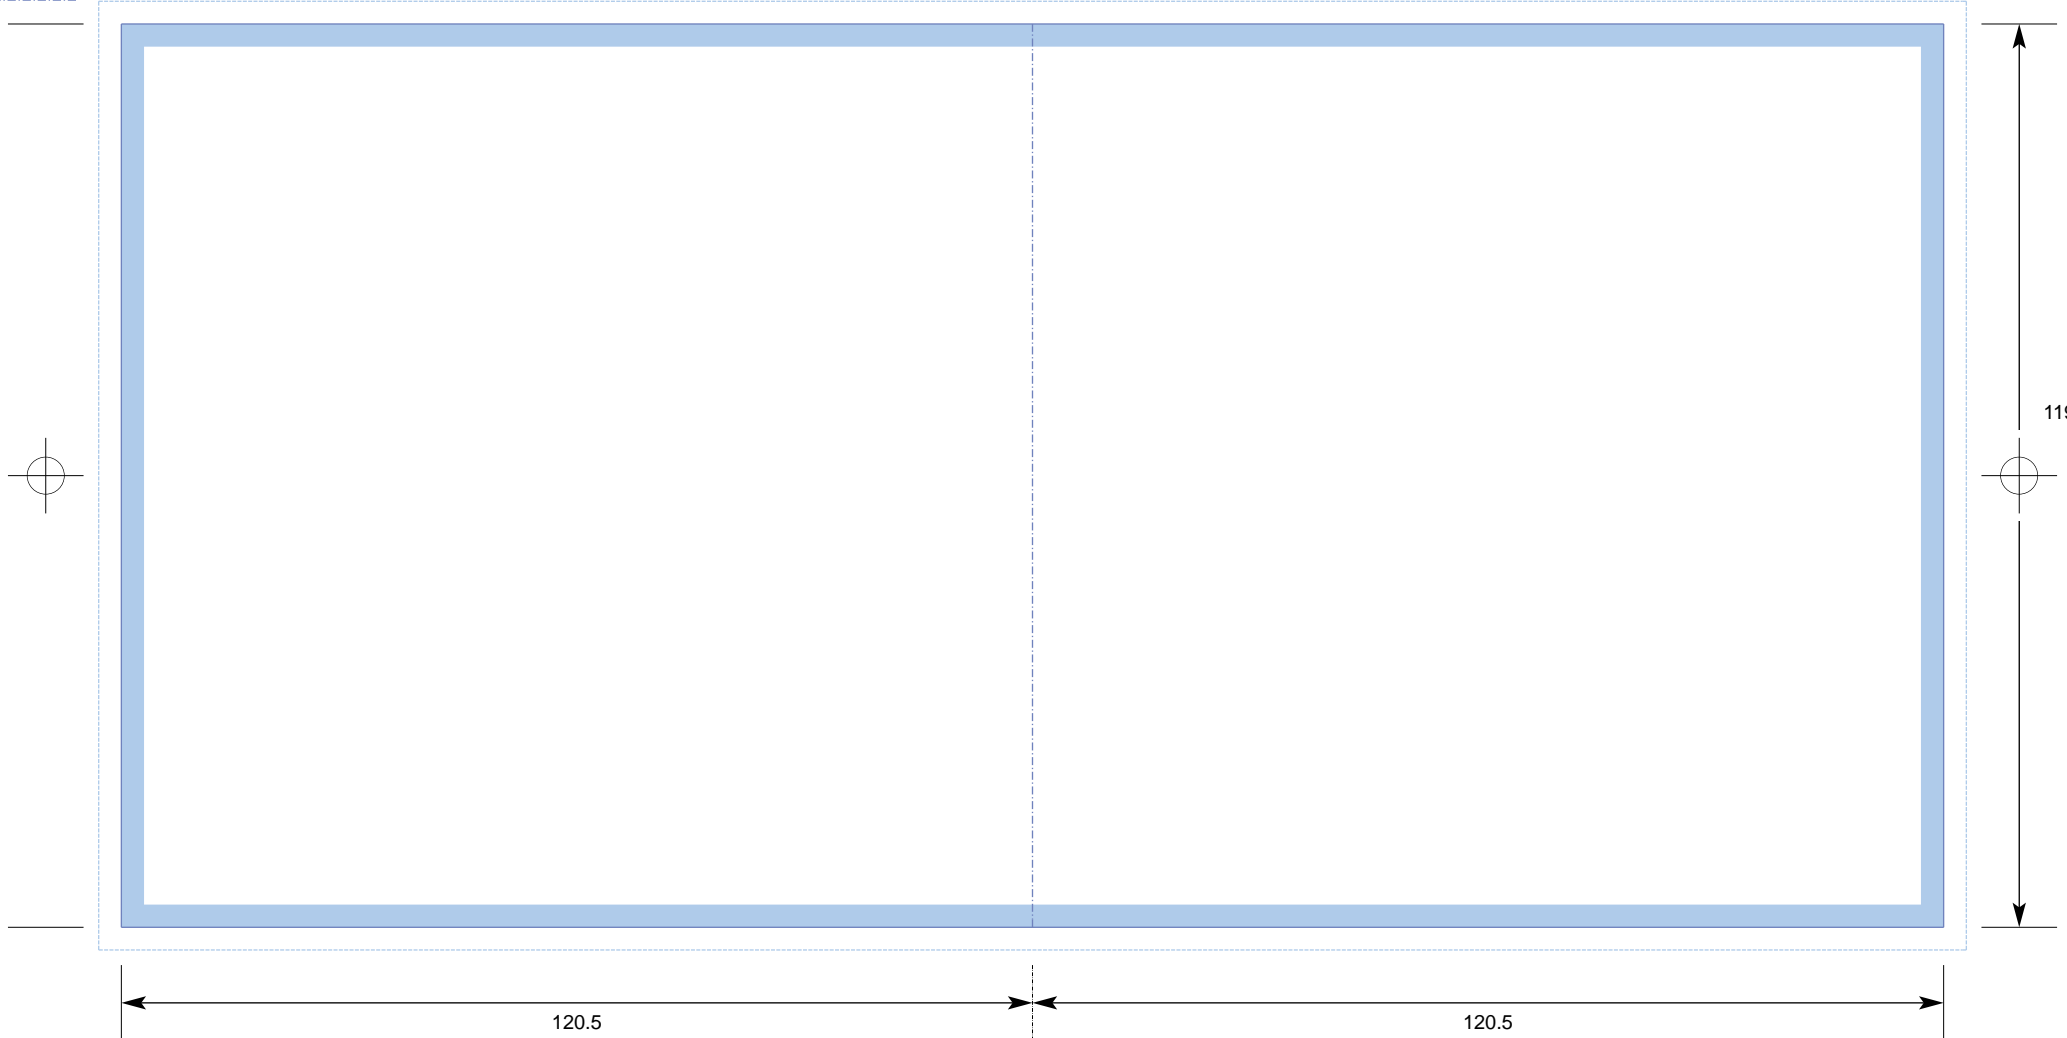

Key:
No text area

CTP Template: CD_DPS1
Compact Disc Booklet: Double Page Spread

COLOURS
CYAN
MAGENTA
YELLOW
BLACK

- Bleed
- Trim
- Fold

Customer
Catalogue No.
Job Title

Page Nos.

PLEASE NOTE THIS TEMPLATE HAS BEEN CREATED USING SPECIFIC CO-ORDINATES REQUIRED FOR COMPUTER TO PLATE IMAGING AND IS NOT TO BE ALTERED, MOVED OR THE DOCUMENT SIZE CHANGED. ALL DIMENSIONS ARE IN MILLIMETRES. BLEED ALLOWANCE OF 3MM ON TRIMMED EDGES